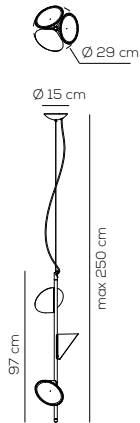

## SP ORCHI 3

kg 6 m³ 0,18

**ORCHID**

| Type | Article | Colours                                   | Code End | Source  |
|------|---------|---|----------|---|
| SP   | ORCHI 3 | BC white<br>SA sand<br>AN anthracite grey | XX       | LED 3 x 15W - diffused beam<br>3000K*<br>2700K upon request |